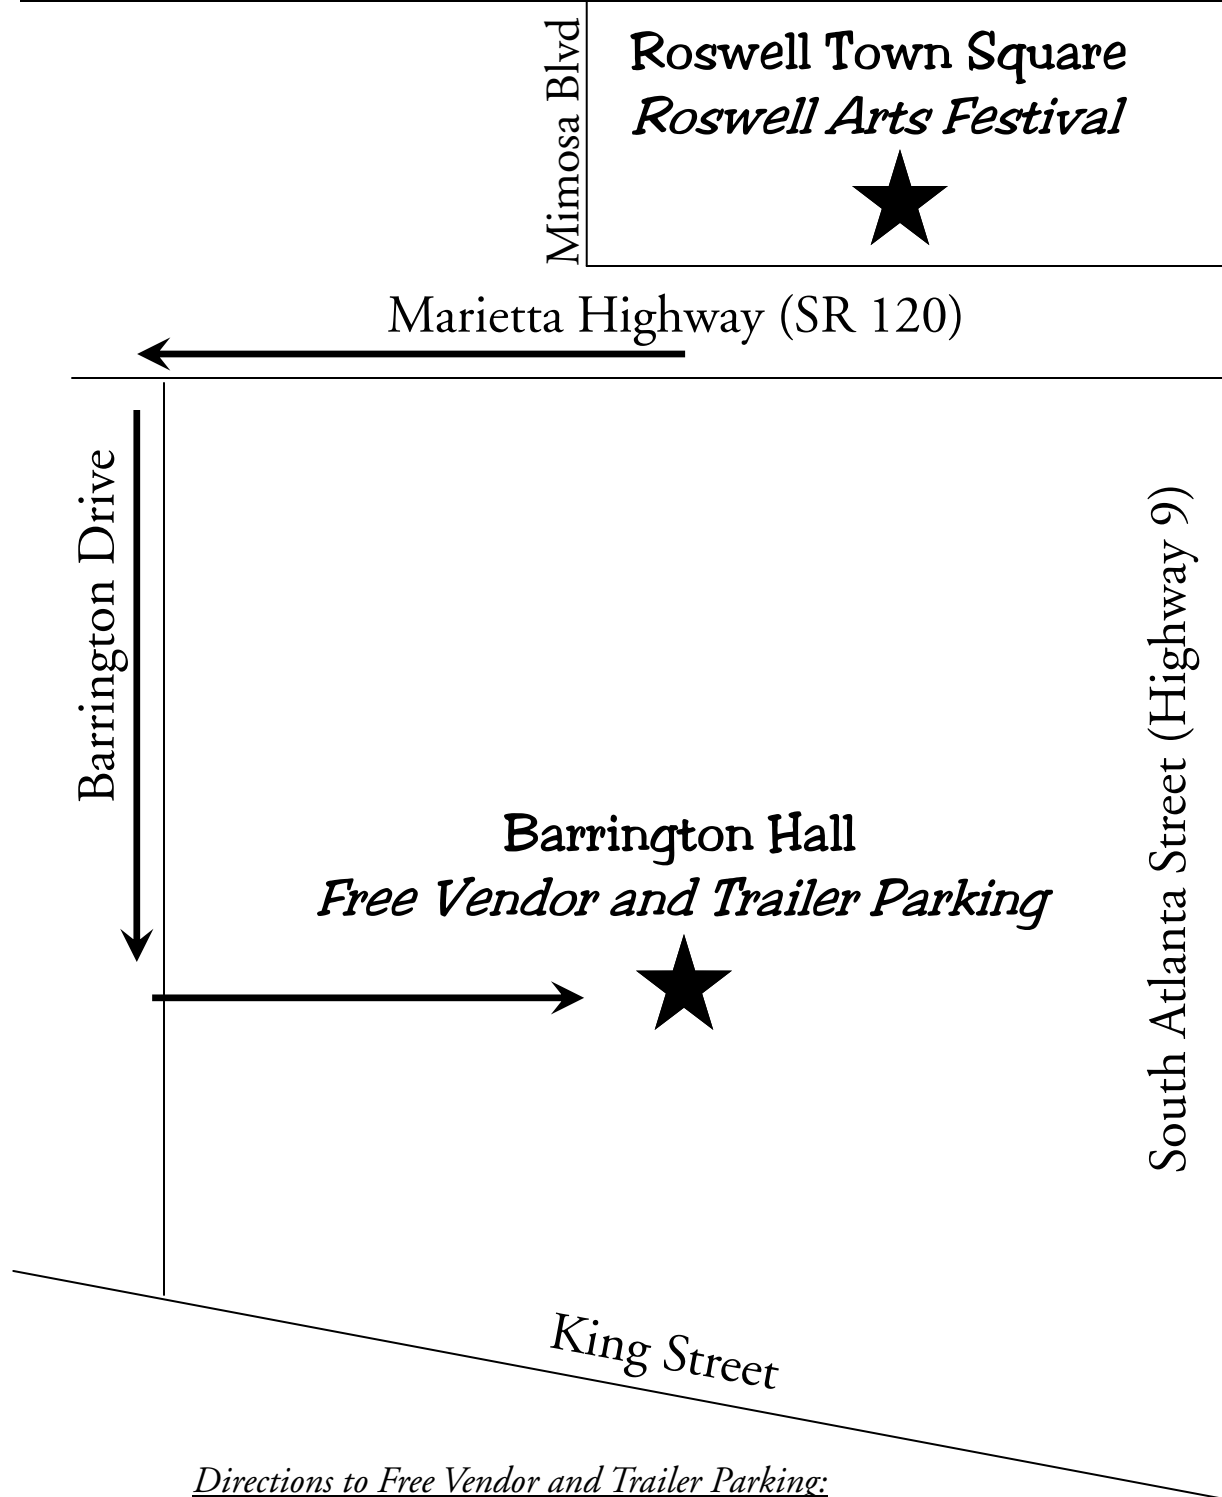

# Vendor Parking Map

*Directions to Free Vendor and Trailer Parking:*

*Heading South from the Roswell Town Square:*

*Turn right onto Marietta Highway*

*Take the next left onto Barrington Drive*

*Make a right turn into Barrington Hall*

*A free artist's shuttle will be available on Saturday and Sunday from 7 a.m. to 9 a.m. to transport artists from Vendor Parking to the Square.*